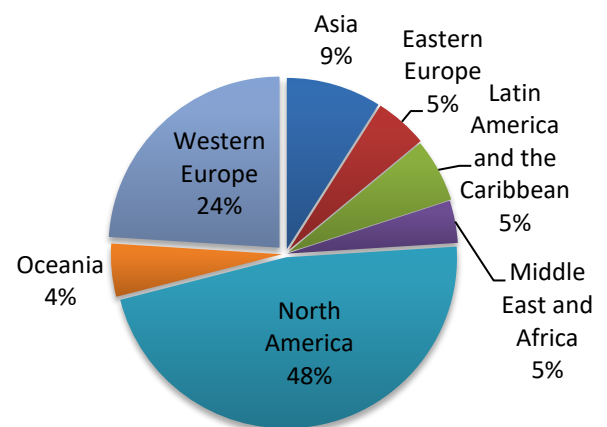

ICF Membership by region

ICF in the News:

Have you been in the news?

ICF monitors media coverage around the world. If you or your Chapter were mentioned in the media, let us know at icfpr@coachfederation.org.