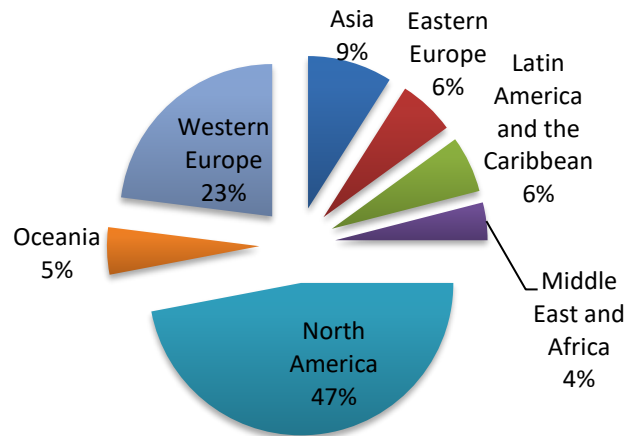

ICF Membership by region

ICF in the News:

Have you been in the news?

ICF monitors media coverage around the world. If you or your Chapter were mentioned in the media, let us know at icfpr@coachfederation.org.

ICF press releases via RSS

Never miss an ICF press release. Visit the [ICF Press Room](#) and subscribe to ICF's press release feed.